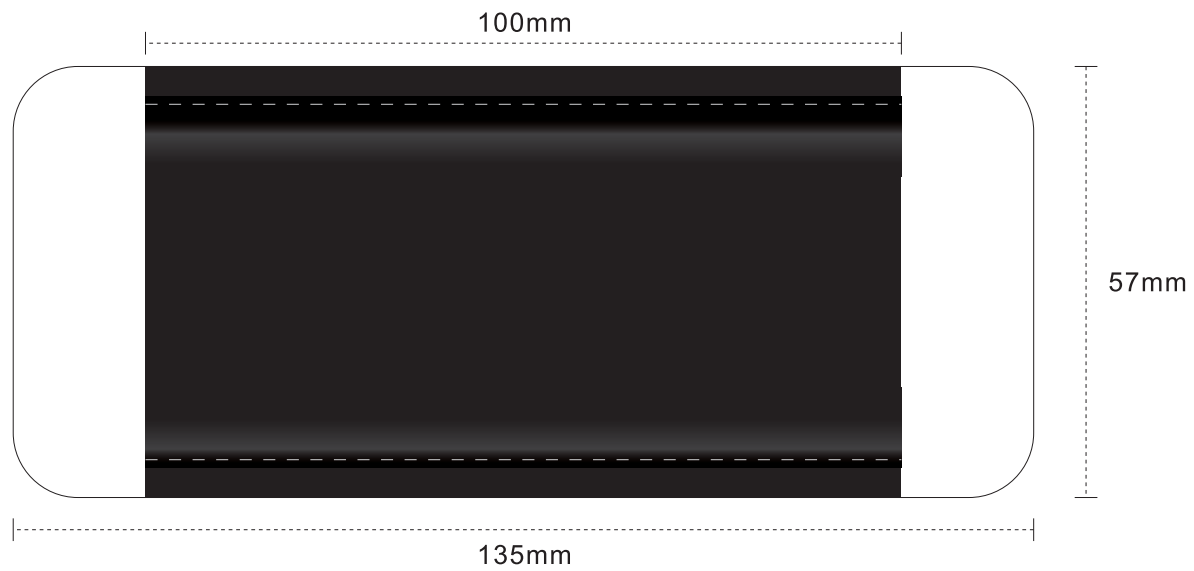

ART NO.: ZJP-0839

DATE: AUG/28/2009

Black

PMS 186C

PMS 2757C

PMS 210C

PMS 1235C

PMS 355C